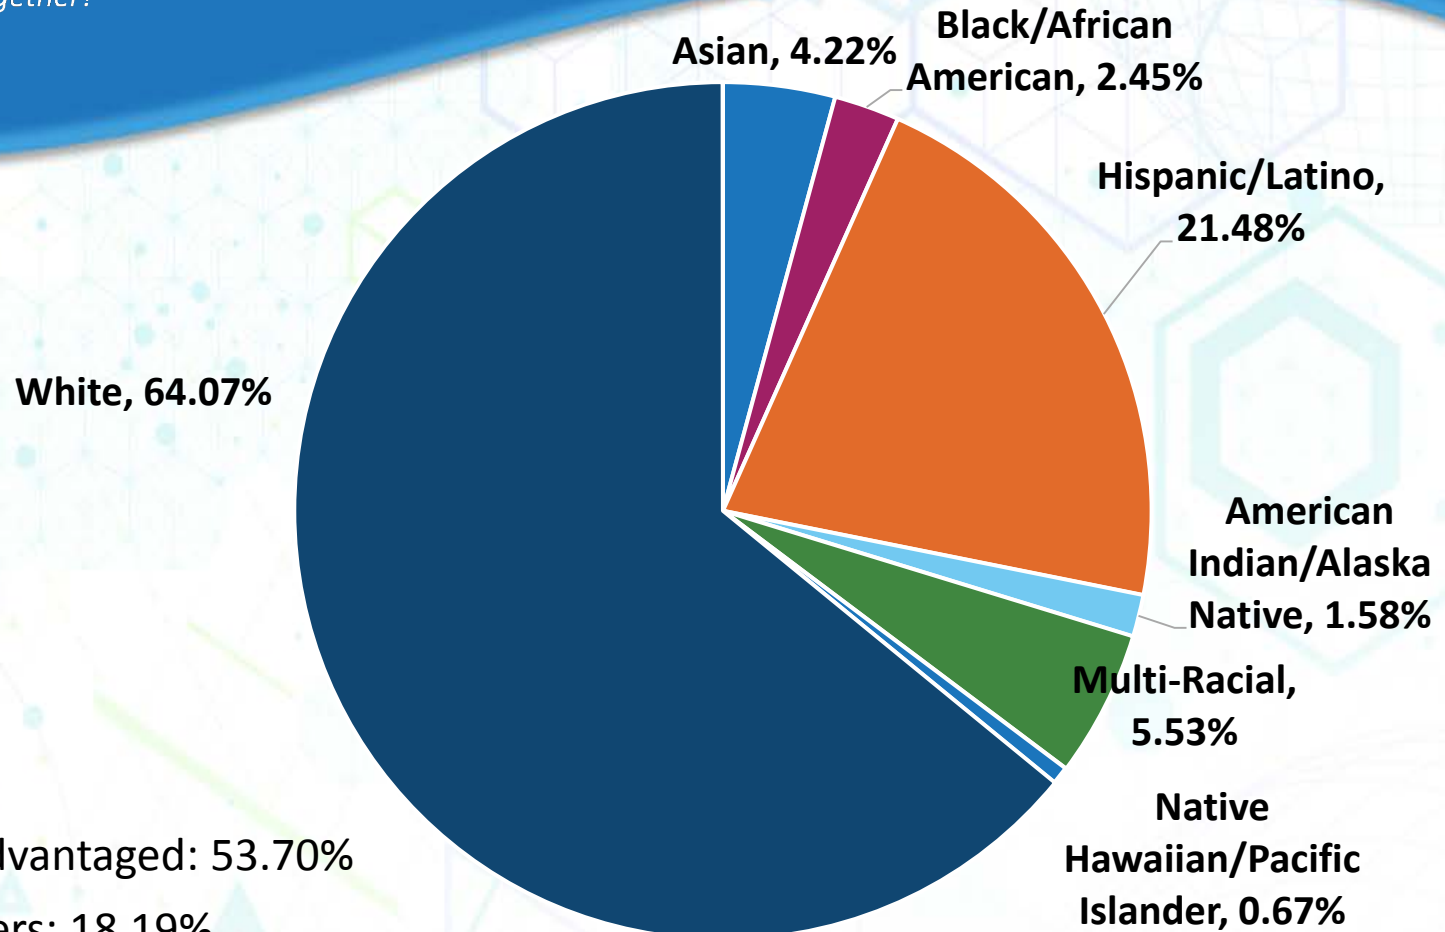

OREGON
DEPARTMENT OF
EDUCATION

Oregon achieves . . . together!

Statewide Educator Equity Summit

*September 25, 2018
Colt Gill, Director*

Student Demographics

- LGBT: 9%
- Homeless: 3.9%
- Economically Disadvantaged: 53.70%
- Ever English Learners: 18.19%
- Students with Disabilities: 15.02%
- Mobile Students: 15.07%